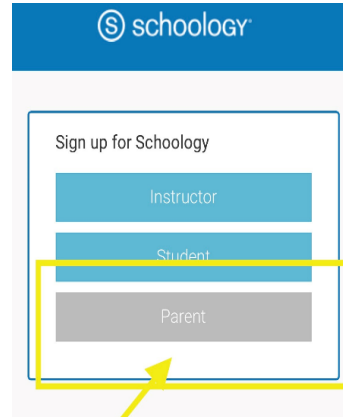

**Parent Guide:**  
**Downloading the eLMS App**

**Objectives:**

At the end of this training, you will be able to:

- Download the eLMS app to access the Schoology platform.

**Purpose:**

Download the eLMS app to access the Schoology platform for parent interaction.

**Download the Schoology App**

Scan the appropriate QR code from your cell phone.

Select new user at the bottom of the screen.

**Parent Guide:**  
**Downloading the eLMS App**

Select **No** for the next question.

Select parent for the next step.

Input the access code written below for your child.

**Student Name and Parent Access Code:** STUDENT NAME NFS5-M5ST-TRPJ

Scan the QR Code

for additional information on using the eLMS.