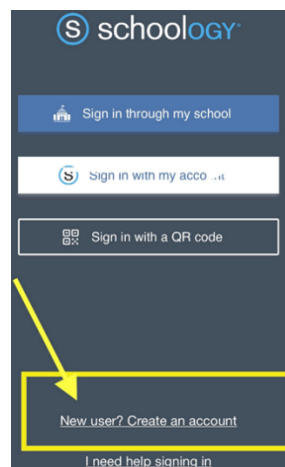

**Parent Guide:**  
**Downloading the eLMS App**

**Objectives:**

At the end of this training, you will be able to:

- Download the eLMS app to access the Schoology platform.

**Purpose:**

Download the eLMS app to access the Schoology platform for parent interaction.

**Download the Schoology App**

Scan the appropriate QR code from your cell phone.

Select new user at the bottom of the screen.

**Parent Guide:**  
**Downloading the eLMS App**

Select **No** for the next question.