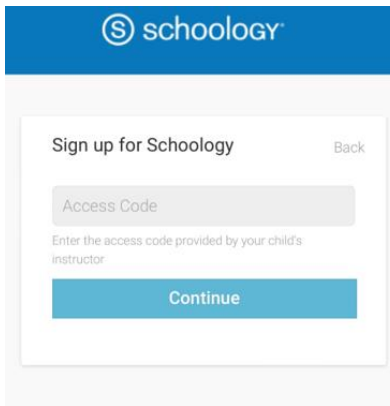

**Download the Schoology App**

Scan the appropriate QR code from your cell phone.

Select new user at the bottom of the screen.

**Parent Guide:**  
**Downloading the eLMS App**

Select **No** for the next question.

Select parent for the next step.

Input the access code written below for your child.

**Student Name and Parent Access Code:** STUDENT NAME NFS5-M5ST-TRPJ

Scan the QR Code

for additional information on using the eLMS.