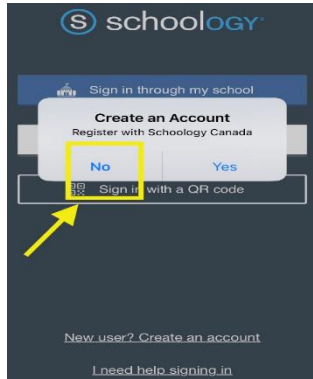

Parent Guide:
Downloading the eLMS App

Select **No** for the next question.

Select parent for the next step.